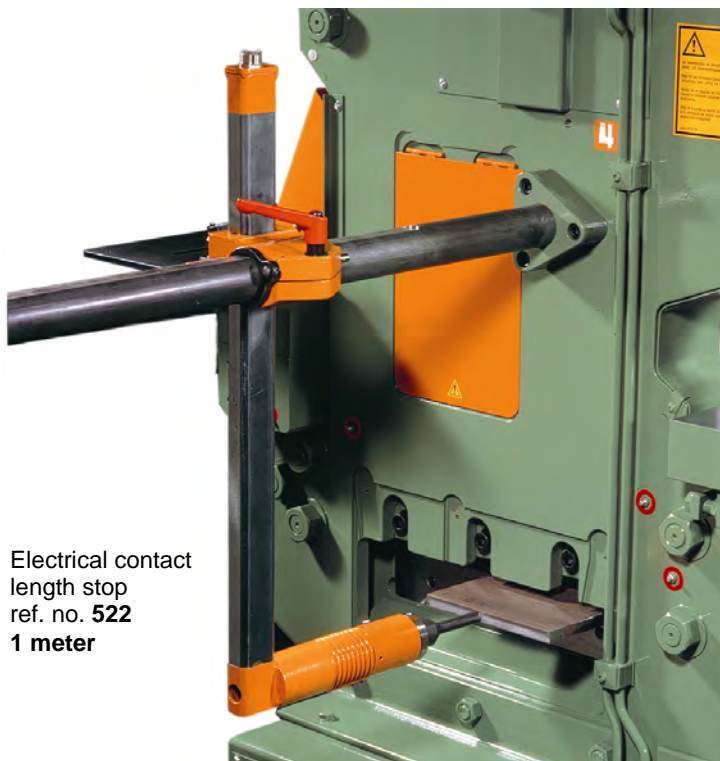

Peddinghaus

Peddinghaus Anlagen & Maschinen GmbH

Peddicat No. 1 • Peddiworker No. 1

Starting Set

at a special price

Electrical contact
length stop
ref. no. **522**
1 meter

Tooling Set **D1**
punches + dies, ref. no. **316.2**
14 dimensions as per price list

Material support table,
slot-in
500 x 405
ref. no. **548**

Peddinghaus Anlagen & Maschinen GmbH
Hasslinghauser Str. 156
D-58285 Gevelsberg

tel. +49 (0) 2332 - 6646 - 10
fax +49 (0) 2332 - 6646 - 40

mail@peddy.de
www.peddy.de